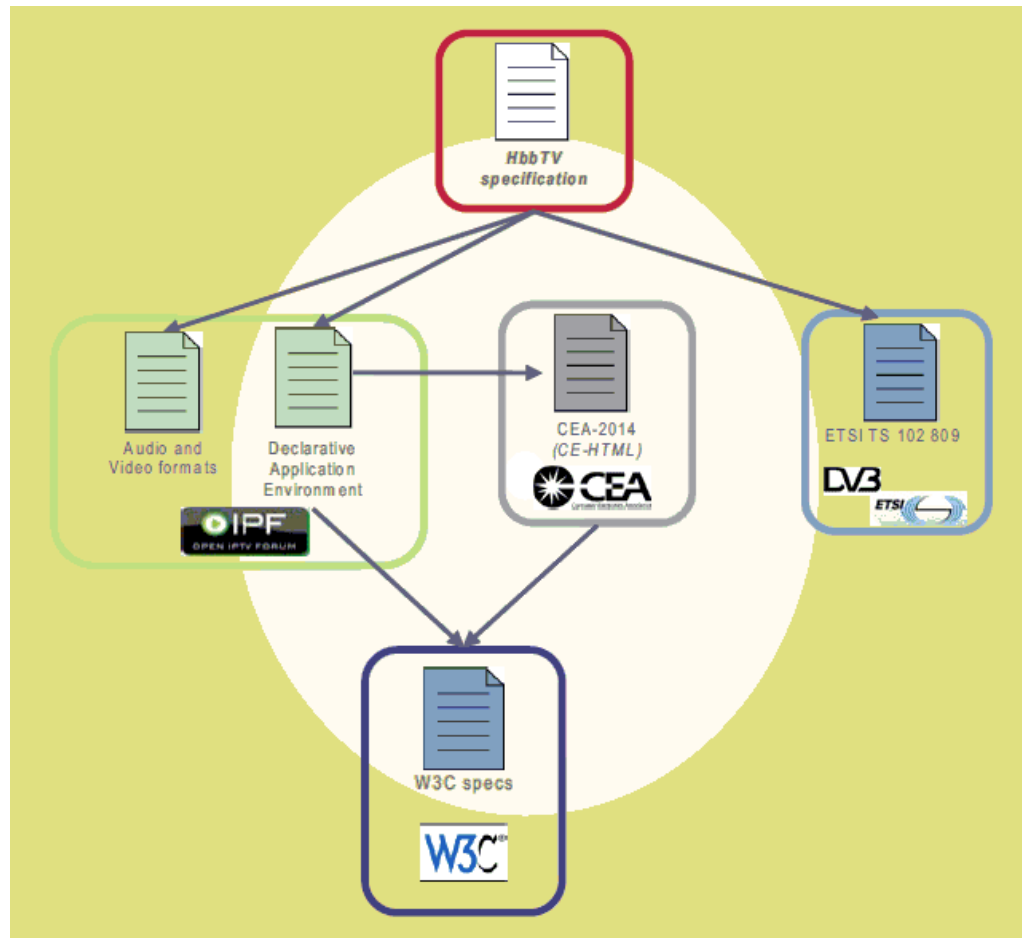

Specifications - HbbTV