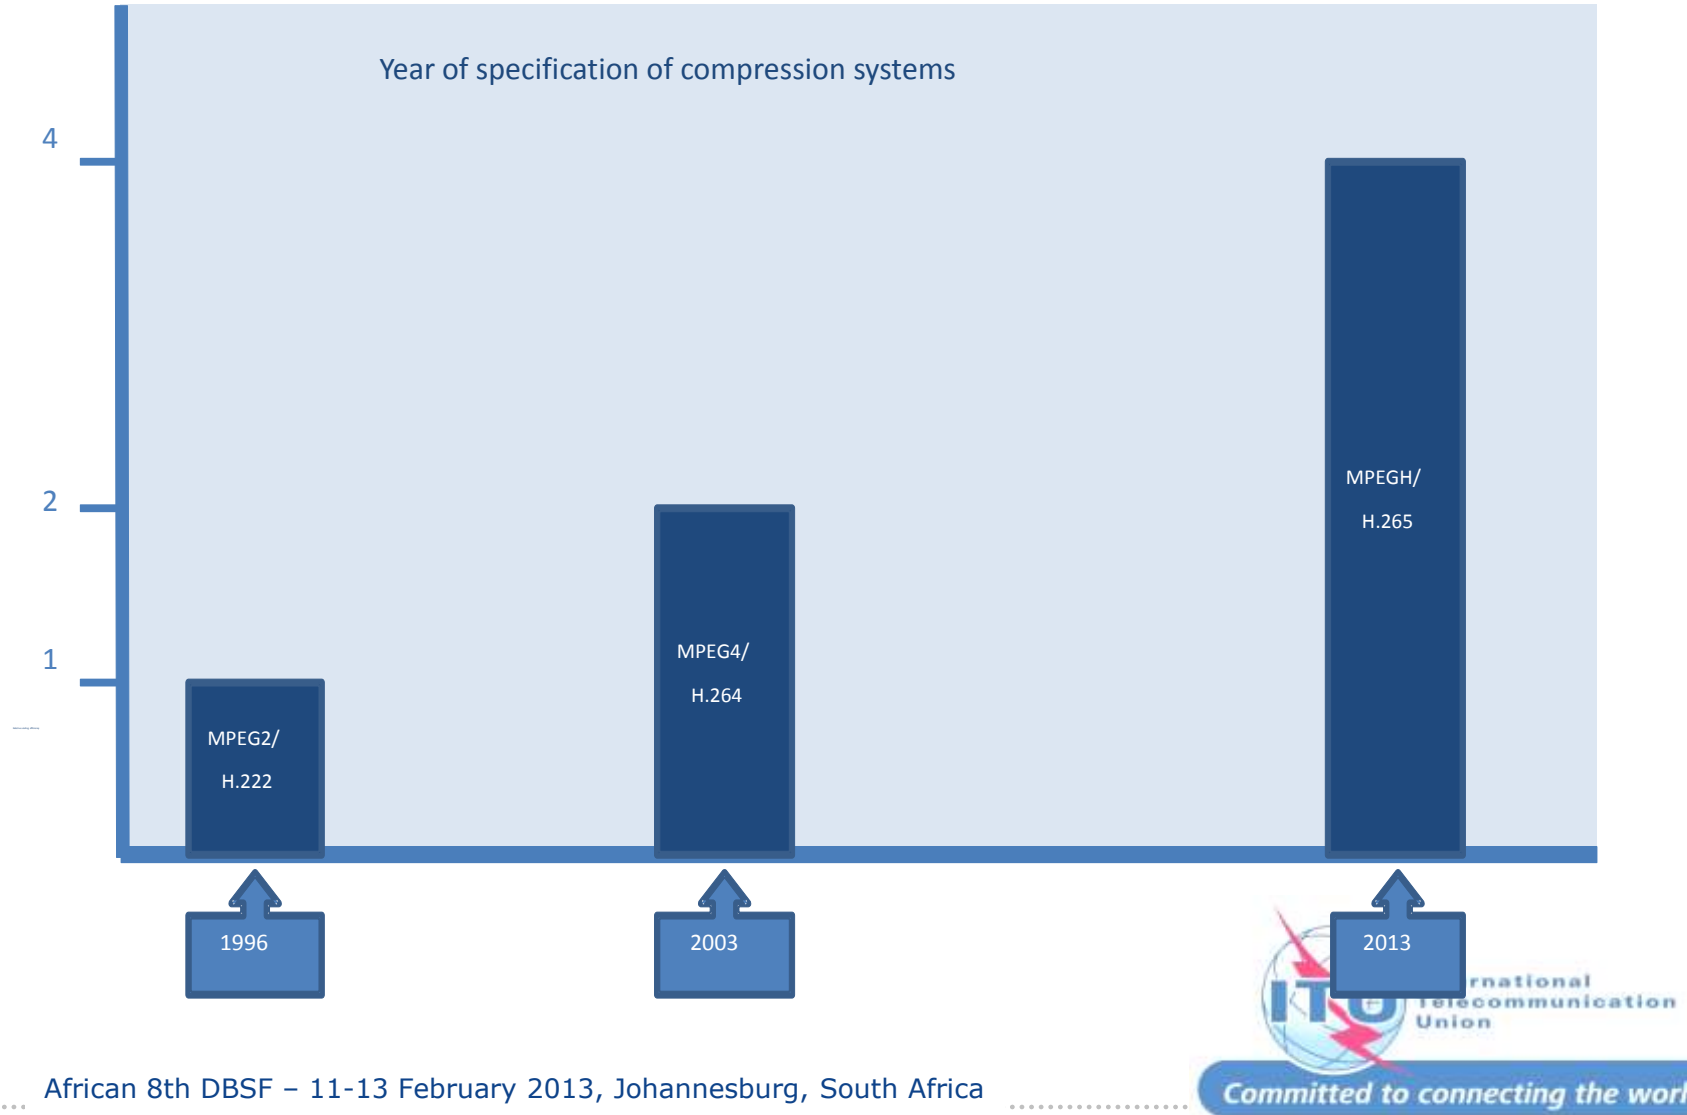

Year of specification of compression systems